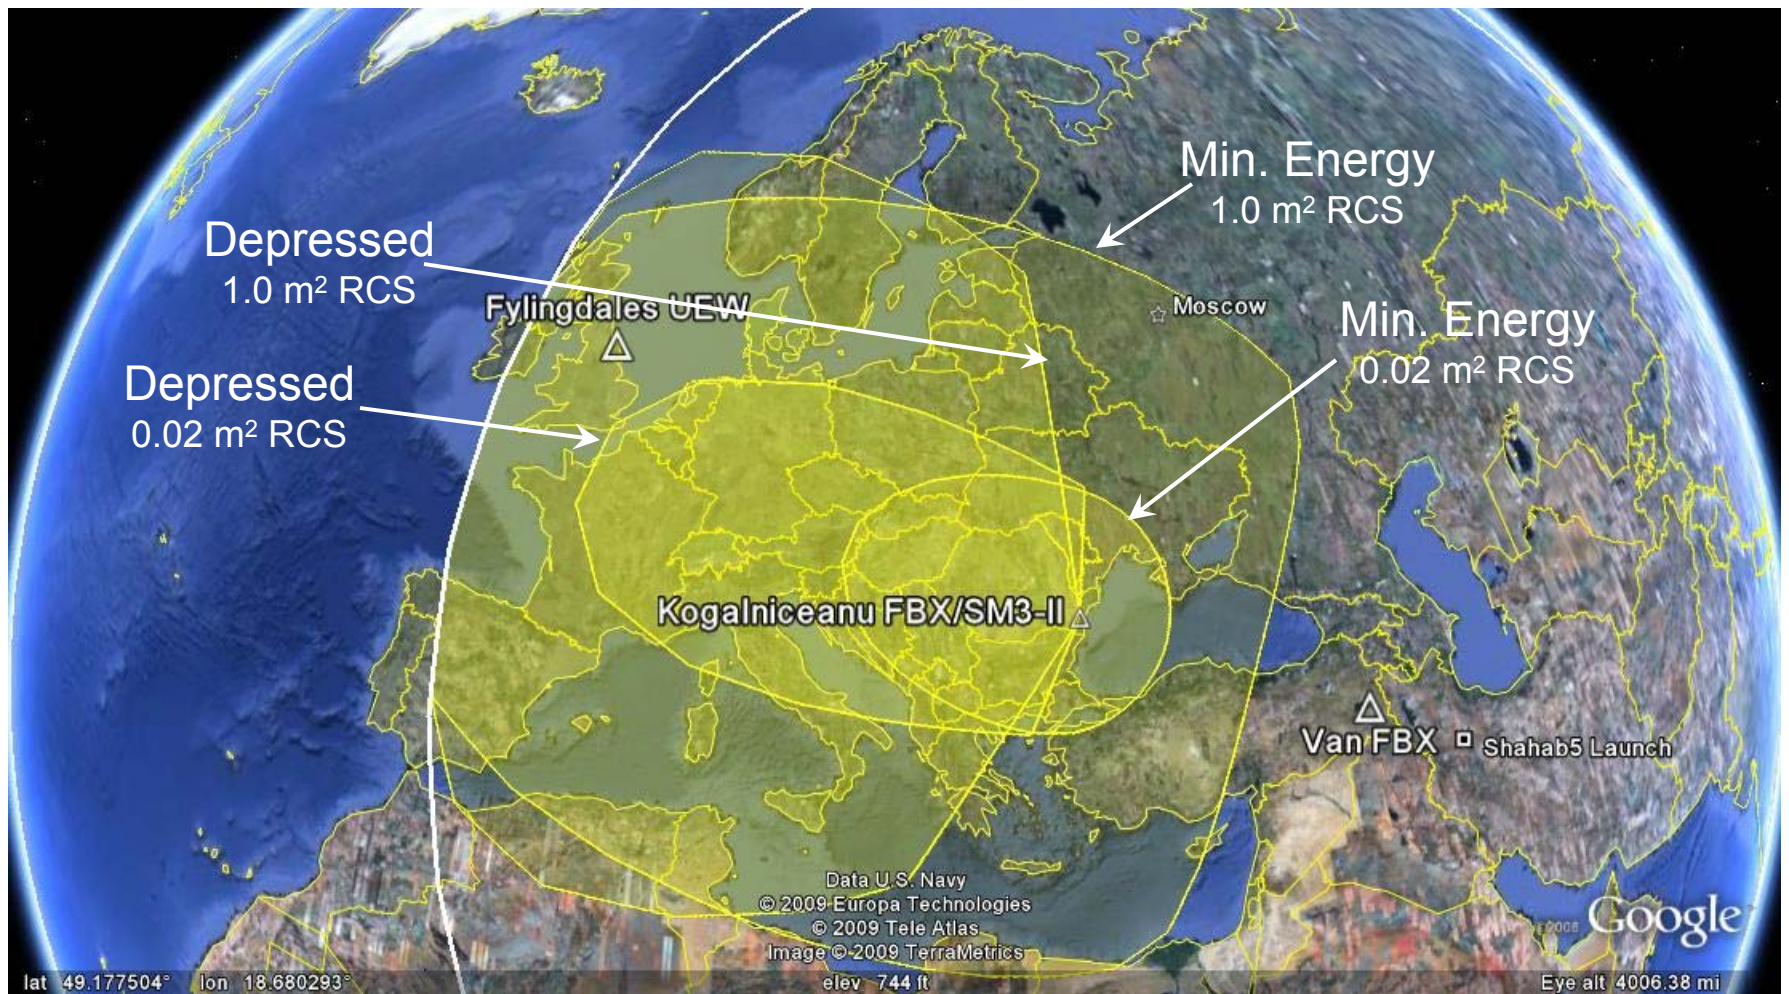

# Romanian FBX+ SM3-II Shahab 5 Footprints

(FBX Commit; Intercept OUTSIDE FBX Coverage)

# Romanian FBX/SM3-II: Depr. Shahab 5

(FBX Commit; 360° FBX 0.02 m<sup>2</sup> RCS warhead tracking)

# Turkish EMR + Roman. GBI: Depressed Shahab 5 (FBX Commit; 30 second 0.02 m<sup>2</sup> RCS Turk. EMR warhead tracking)