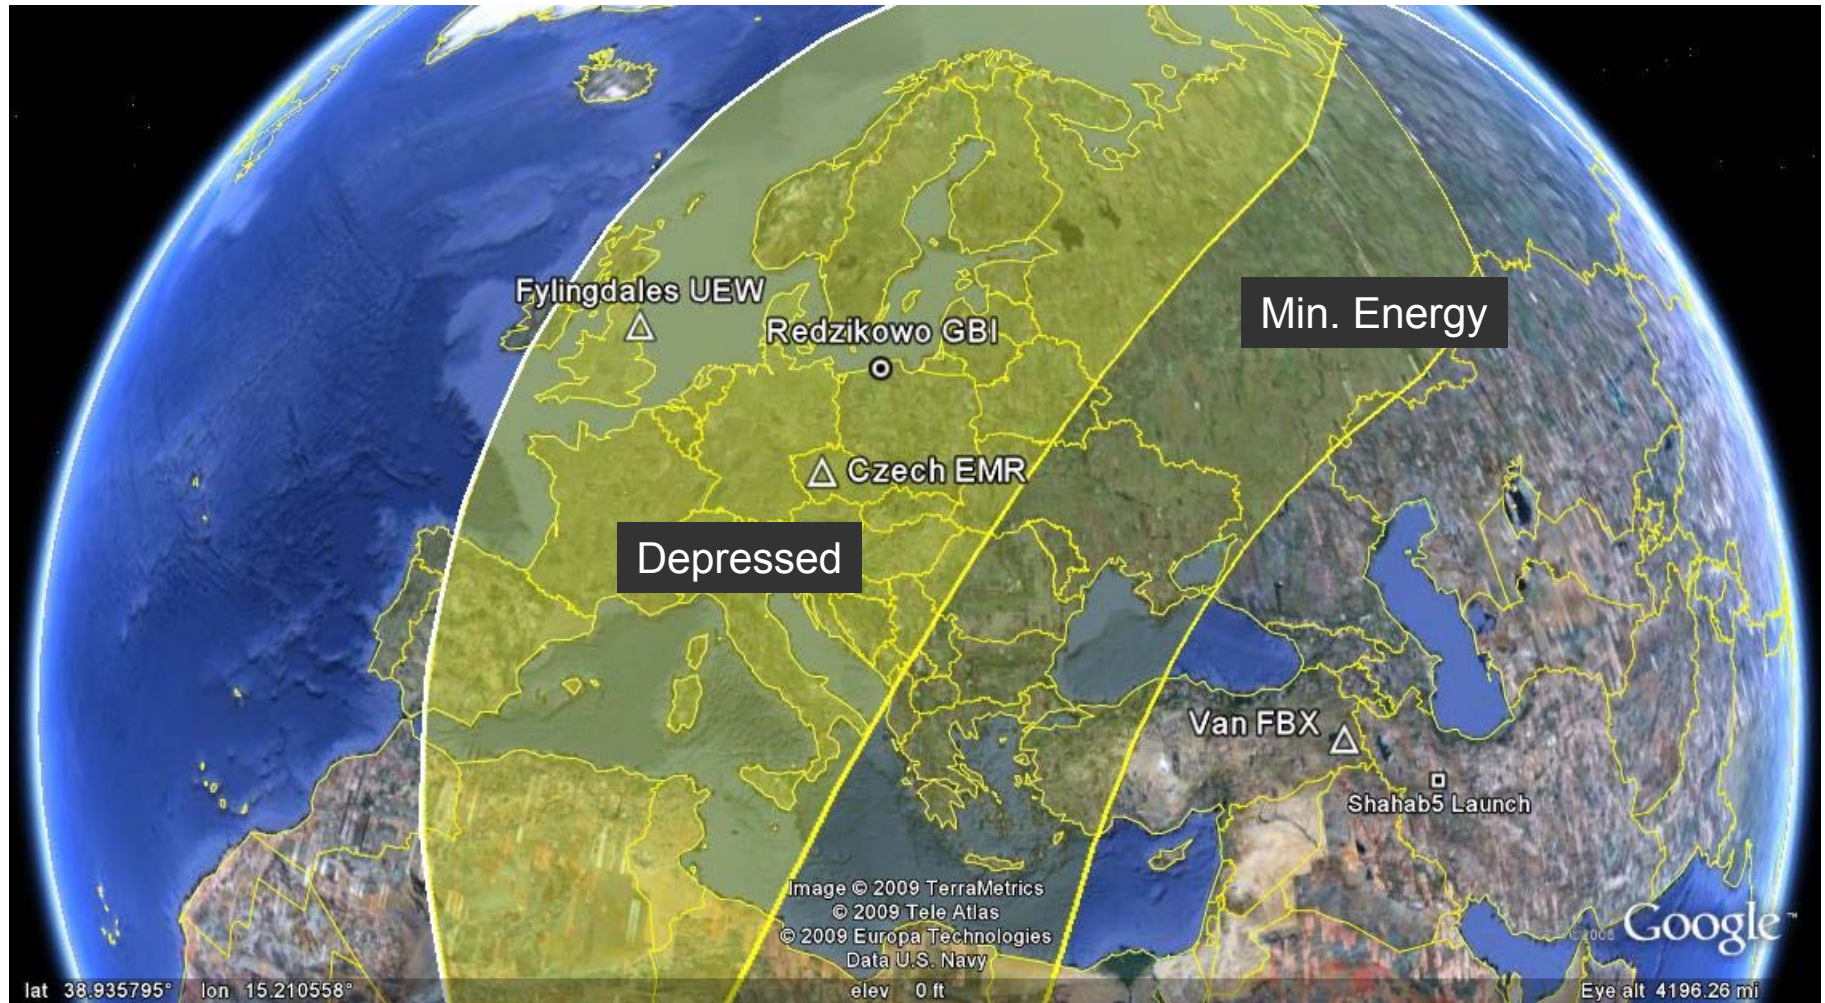

Czech-Polish Shahab 5 Footprints

(FBX Commit; Intercept Outside 1.0 m² RCS EMR Coverage)

Czech-Polish Shahab 5 Footprints: 30 sec. Warhead Tracking (FBX Commit; Intercept Outside 0.02 m² RCS EMR Coverage)

Czech-Polish Footprints: Depressed Shahab 5 (FBX Commit; 30 second 0.02 m² RCS Czech. EMR Tracking)