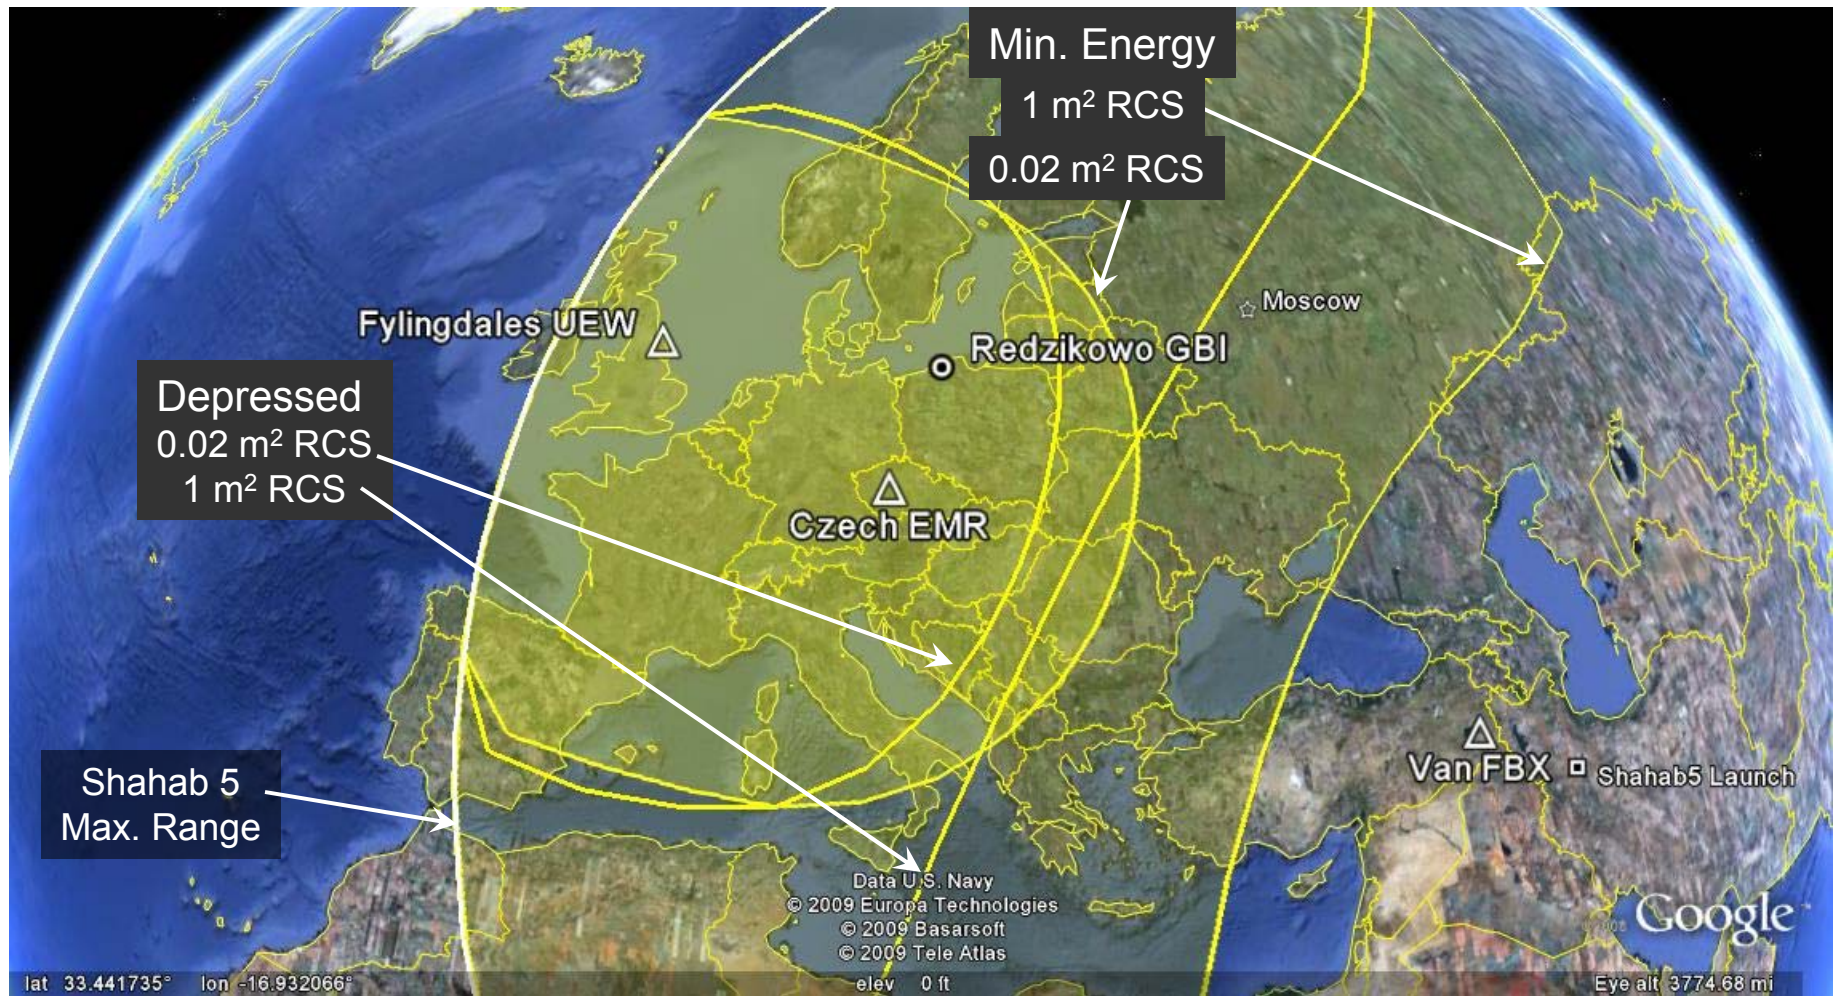

Czech-Polish Shahab 5 Footprints

(FBX Commit; Intercept Outside 1.0 m² RCS EMR Coverage)

Czech-Polish Shahab 5 Footprints: 30 sec. Warhead Tracking (FBX Commit; Intercept Outside 0.02 m² RCS EMR Coverage)

Czech-Polish Footprints: Depressed Shahab 5 (FBX Commit; 30 second 0.02 m² RCS Czech. EMR Tracking)