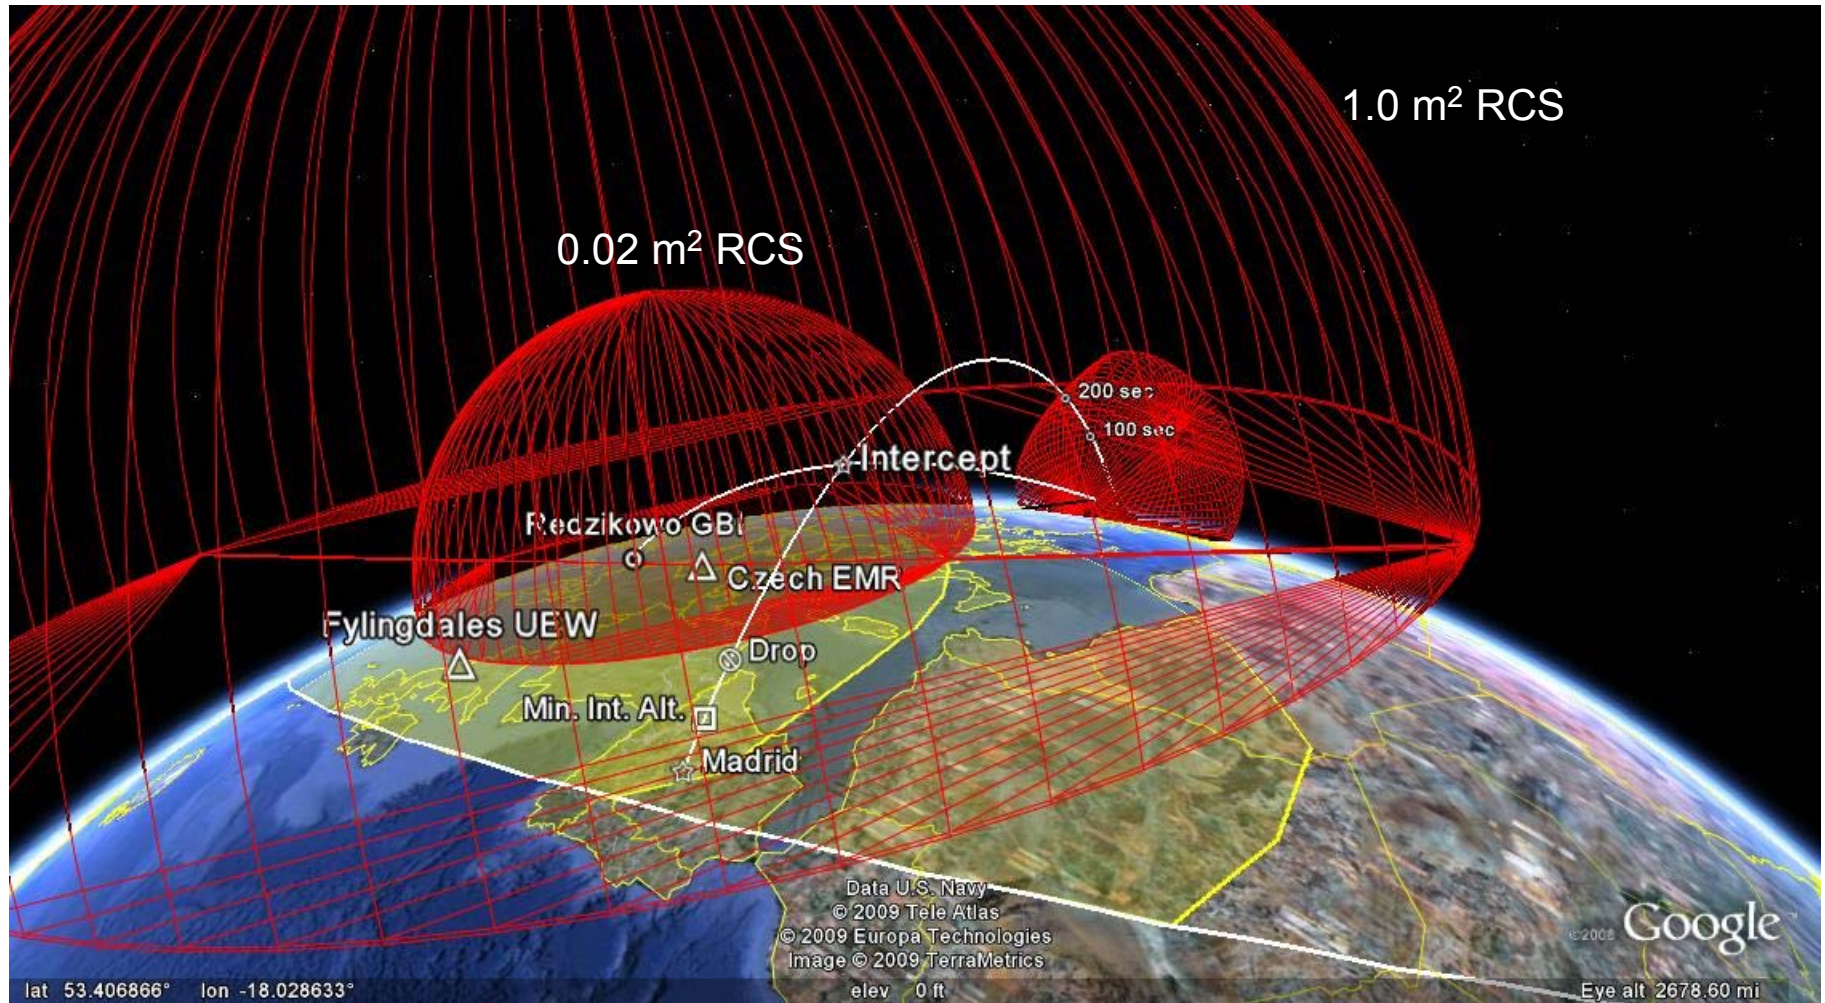

# Shahab 5 Detection and Initial FBX Track (FBX @ Van AFB)

# Shahab 5 Intercept: Redzikowo GBI

(FBX @ Van AFB; Czech EMR; Fylingdales UEW)

# Polish-Czech Single-Shot Footprint: Min. Energy Shahab 5 (GBI Commit on FBX Track; Intercept Outside EMR Coverage)