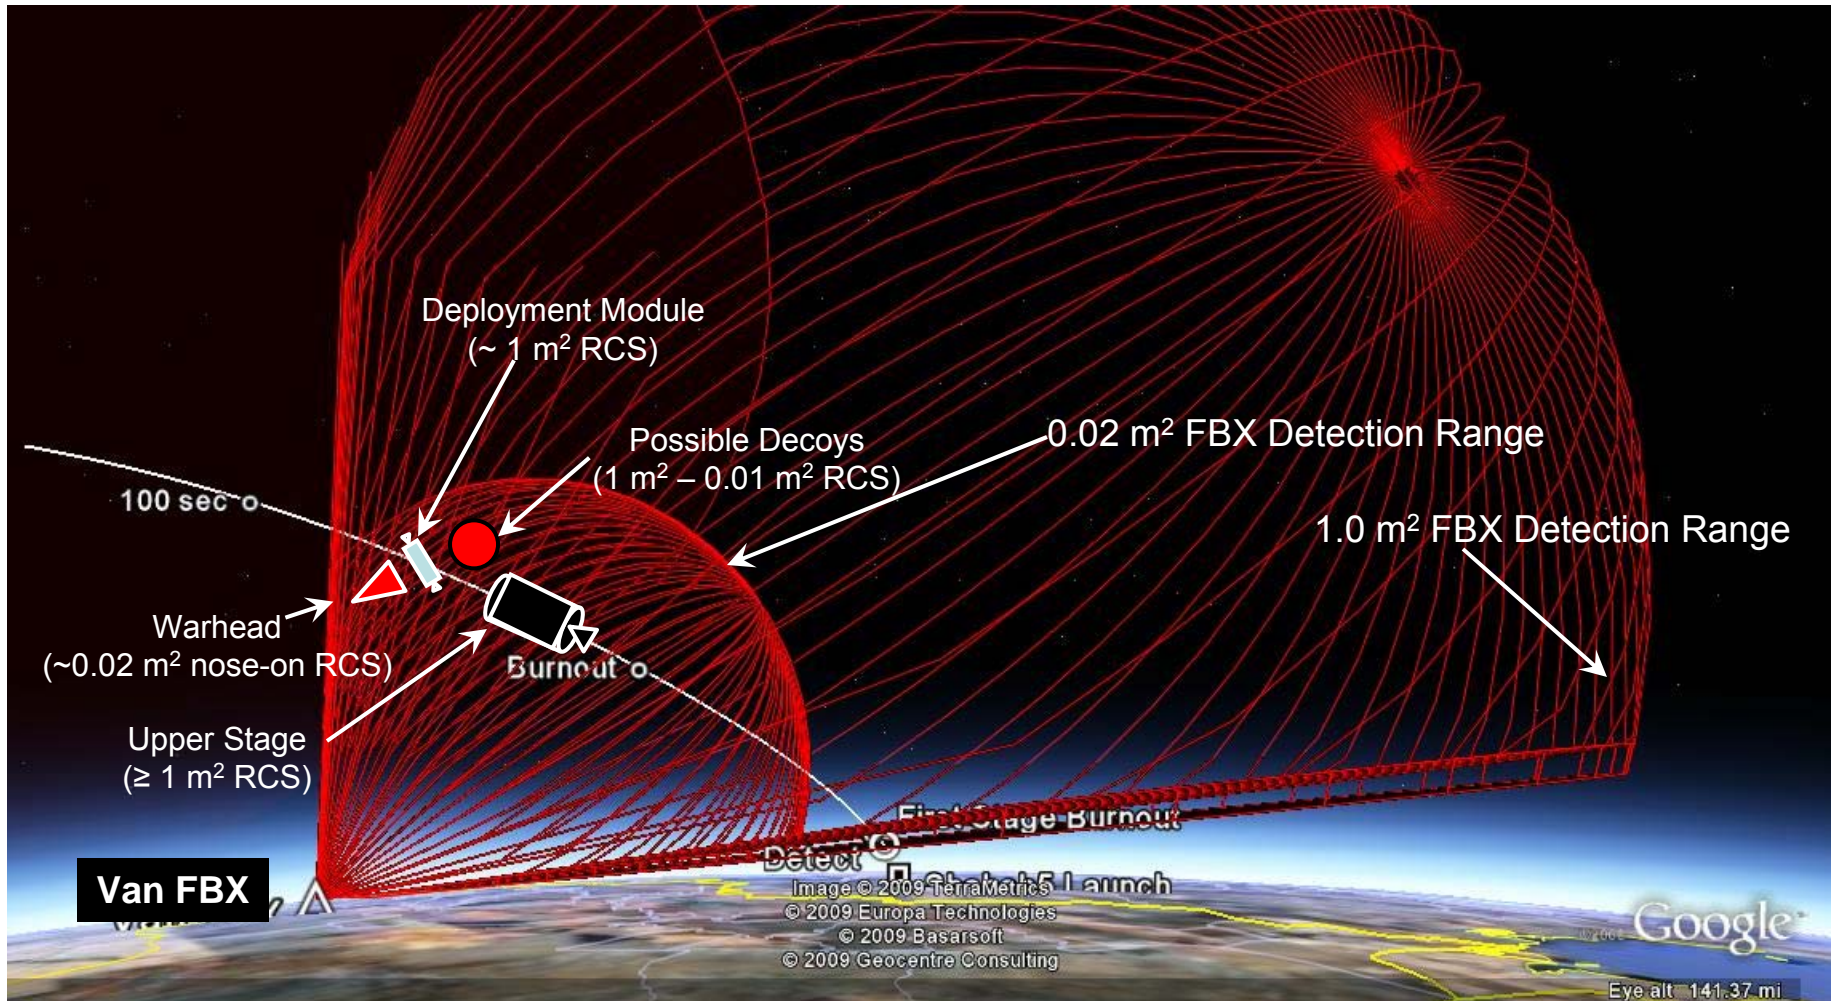

# Shahab 5 Detection and Initial FBX Track (FBX @ Van AFB)

# Shahab 5 Intercept: Redzikowo GBI

(FBX @ Van AFB; Czech EMR; Fylingdales UEW)

# Polish-Czech Single-Shot Footprint: Min. Energy Shahab 5 (GBI Commit on FBX Track; Intercept Outside EMR Coverage)