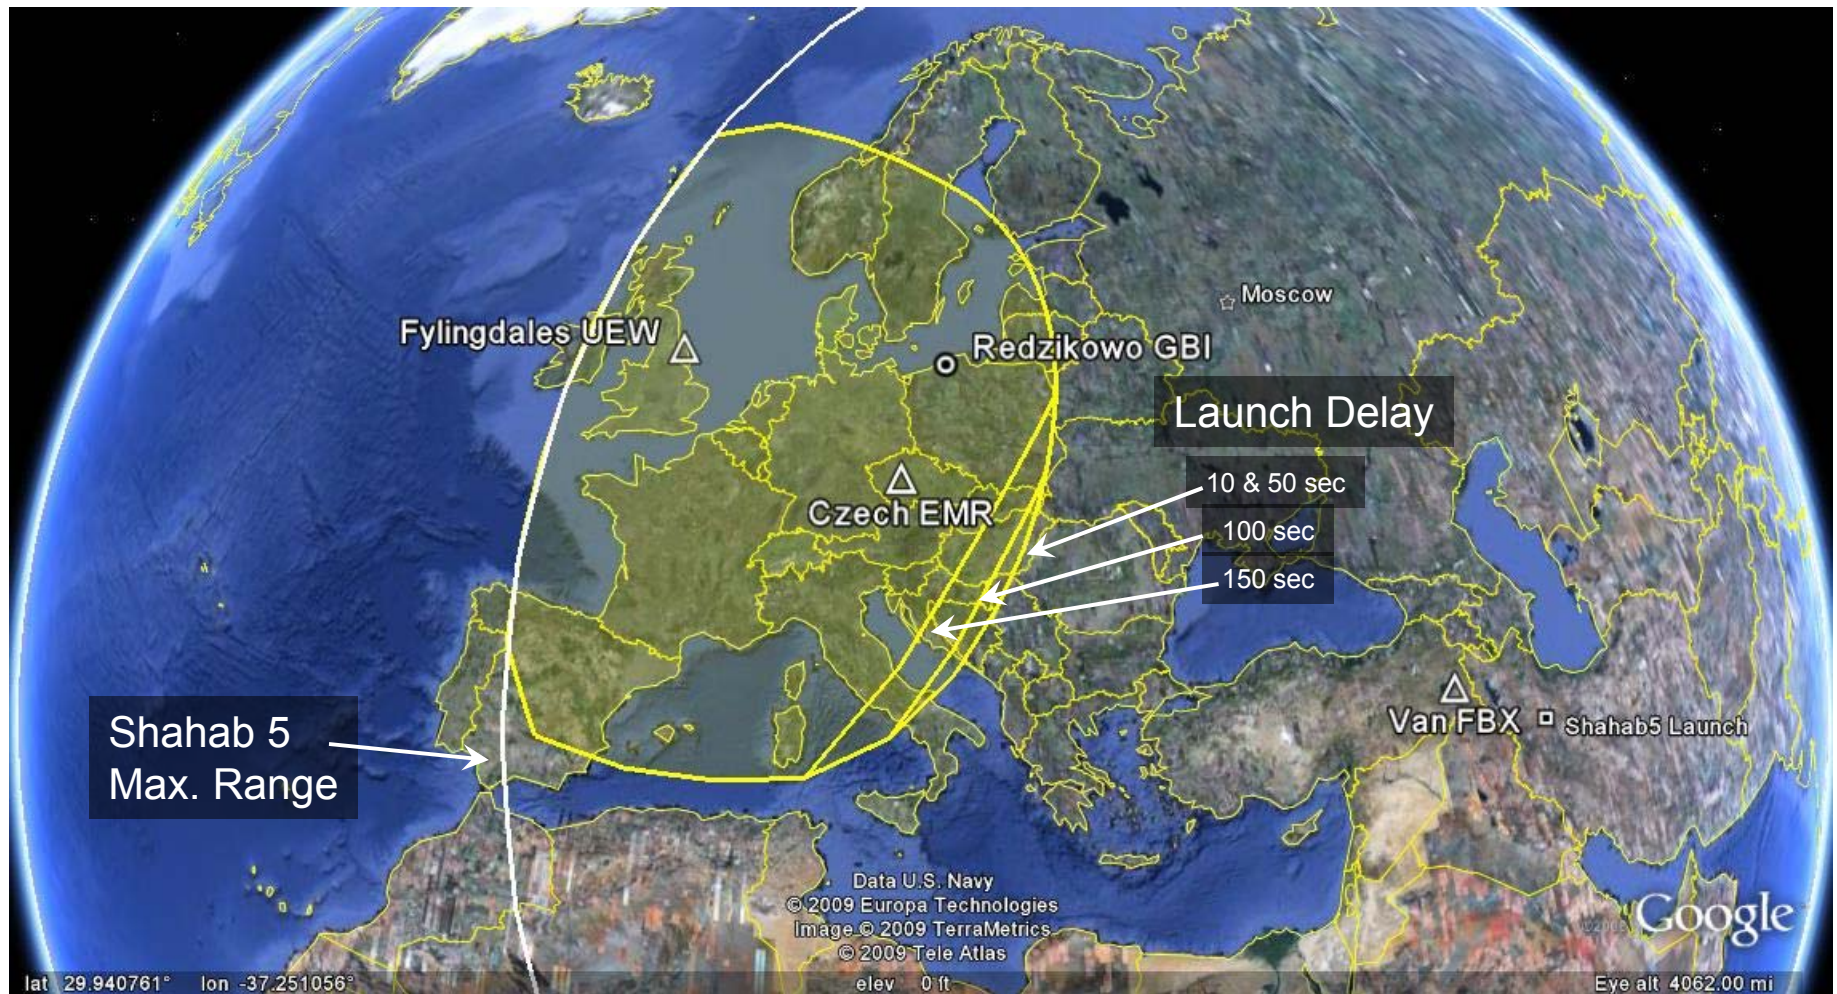

Czech-Polish Footprints: Depressed Shahab 5 (FBX Commit; 30 second 0.02 m² RCS Czech. EMR Tracking)

Closing Speed at Intercept (Minimum Energy Shahab 5)

Turkish “Gap Filler” THAAD BMD

Turkish “Gap Filler” THAAD Footprints (Min. Energy Sejjil)