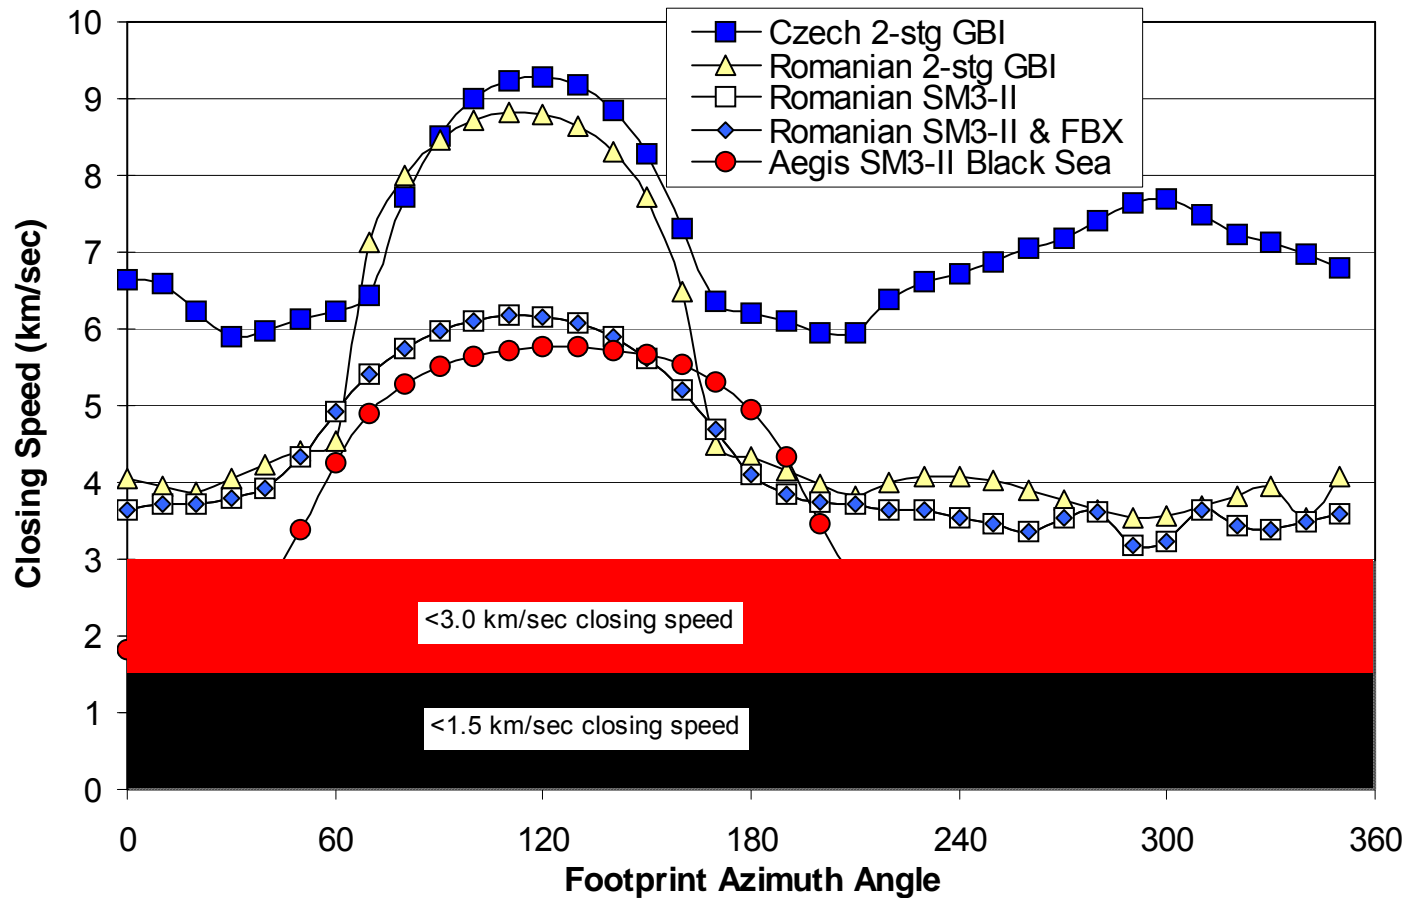

Czech-Polish Footprints: Depressed Shahab 5 (FBX Commit; 30 second 0.02 m² RCS Czech. EMR Tracking)

Closing Speed at Intercept (Minimum Energy Shahab 5)

Turkish “Gap Filler” THAAD BMD

Turkish “Gap Filler” THAAD Footprints (Min. Energy Sejjil)